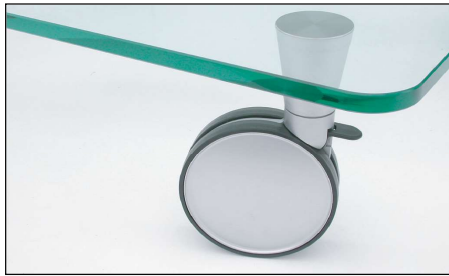

# Scala

**MODEL: DO - 276 ST**

**DESIGN: DS STUDIO**

# Scala

**MODEL: DO-276 ST**

## **SPECIFICATIONS**

**STRUCTURE :** 3/4" glass with flat polish.

**LEGS :** Matte silver swivel caster with locking mechanism.

## **LINE DRAWINGS**

**DO-276 ST**    *COCKTAIL TABLE*  
**DIMENSION**    *W 112 cm    D 112 cm    H 29 cm*

For more information about our products, visit [www.dellaasia.com](http://www.dellaasia.com).

© 2022 Dellarobbia Asia Co.,Ltd. ,Inc. All rights reserved. Specifications are subject to change without notice. (2022)