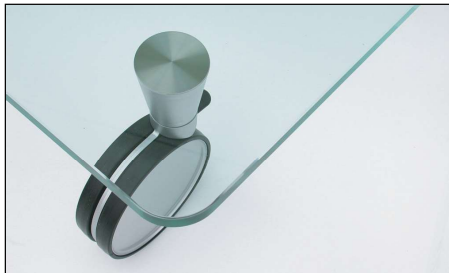

# Scala

**MODEL: DO - 276 ST**

**DESIGN: DS STUDIO**

# Scala

**MODEL: DO-276 ST**

## **SPECIFICATIONS**

**STRUCTURE :** 3/4" glass with flat polish.

**LEGS :** Matte silver swivel caster with locking mechanism.

## **LINE DRAWINGS**

**DO-276 ST**    *COCKTAIL TABLE*  
**DIMENSION**    *W 112 cm    D 112 cm    H 29 cm*

For more information about our products, visit [www.dellaasia.com](http://www.dellaasia.com).

© 2022 Dellarobbia Asia Co.,Ltd. ,Inc. All rights reserved. Specifications are subject to change without notice. (2022)