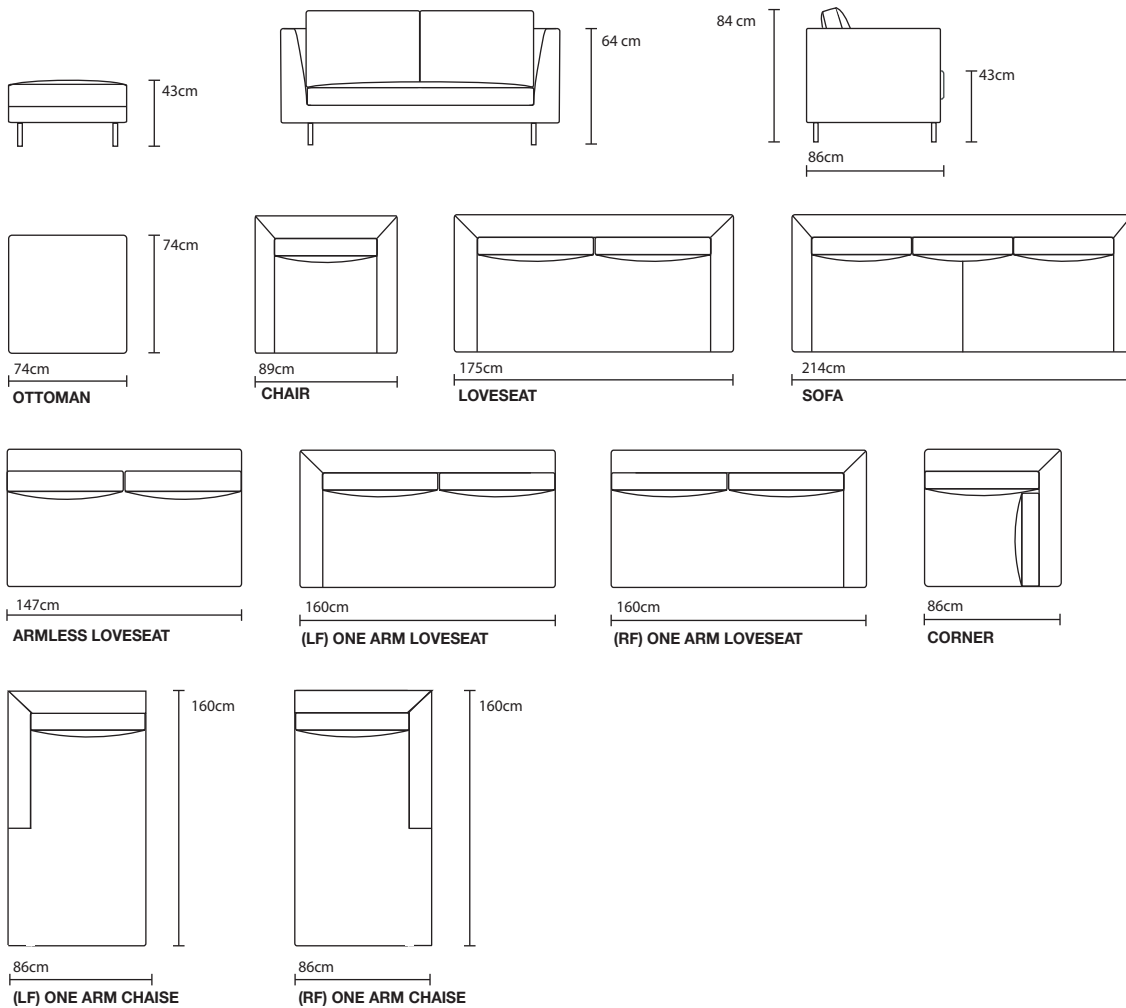

LINE DRAWINGS

For more information about our products, visit www.dellaasia.com.

© 2022 Dellarobbia Asia Co.,Ltd. ,Inc. All rights reserved. Specifications are subject to change without notice. (2022)