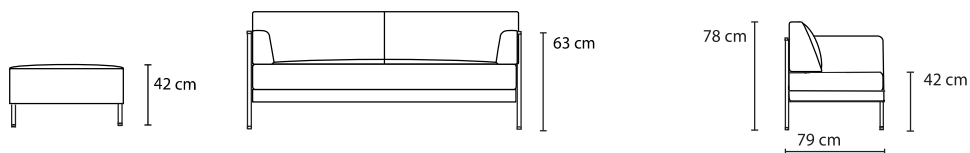

Mack

MODEL: DS - 814

DESIGN: DS STUDIO

Mack

MODEL: DS-814

CONFIGURATIONS

• OTTOMAN • LOVESEAT • SOFA

Top view shown approximately:50

UPHOLSTERY : Fabrics; all edges are serged.

LEG : Metal leg with plastic glide.

LINE DRAWINGS

85 cm

OTTOMAN

200 cm

LOVESEAT

213 cm