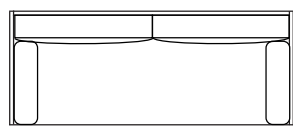

UPHOLSTERY : Fabrics; all edges are serged.

LEG : Metal leg with plastic glide.

LINE DRAWINGS

85 cm

OTTOMAN

200 cm

LOVESEAT

213 cm