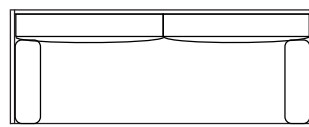

UPHOLSTERY : Fabrics; all edges are serged.

LEG : Metal leg with plastic glide.

LINE DRAWINGS

85 cm

OTTOMAN

200 cm

LOVESEAT

213 cm